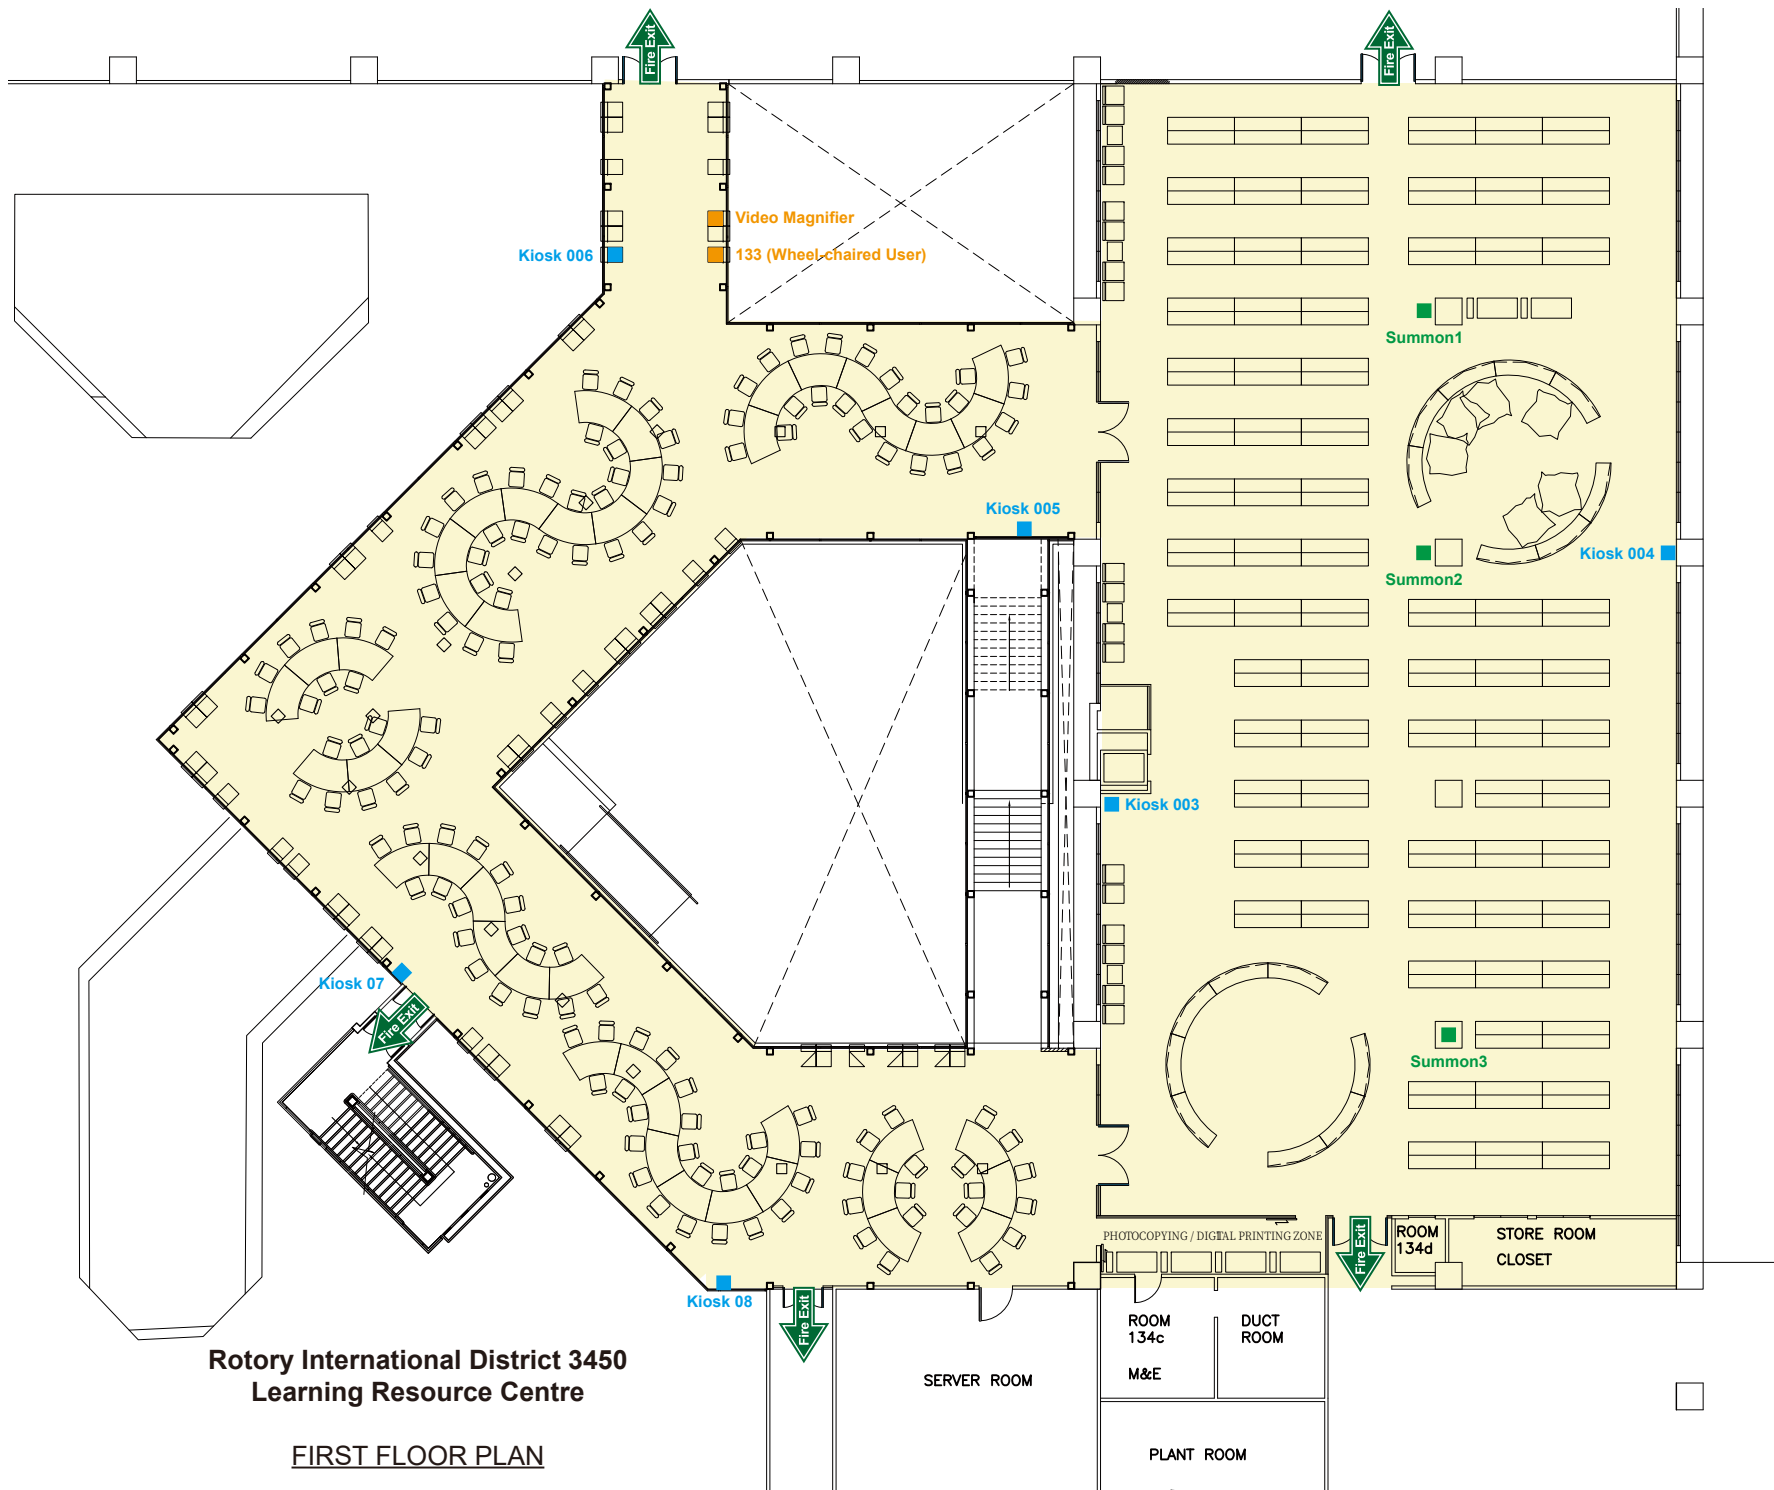

- PC in Standalone Table
- ▬ PC in Twin-Seat Table
- Information Kiosk
- Accessible Facilities
- Video Editing Station
- IMAC
- Scanner
- Web Camera

Rotary International District 3450  
 Learning Resource Centre  
 GROUND FLOOR PLAN